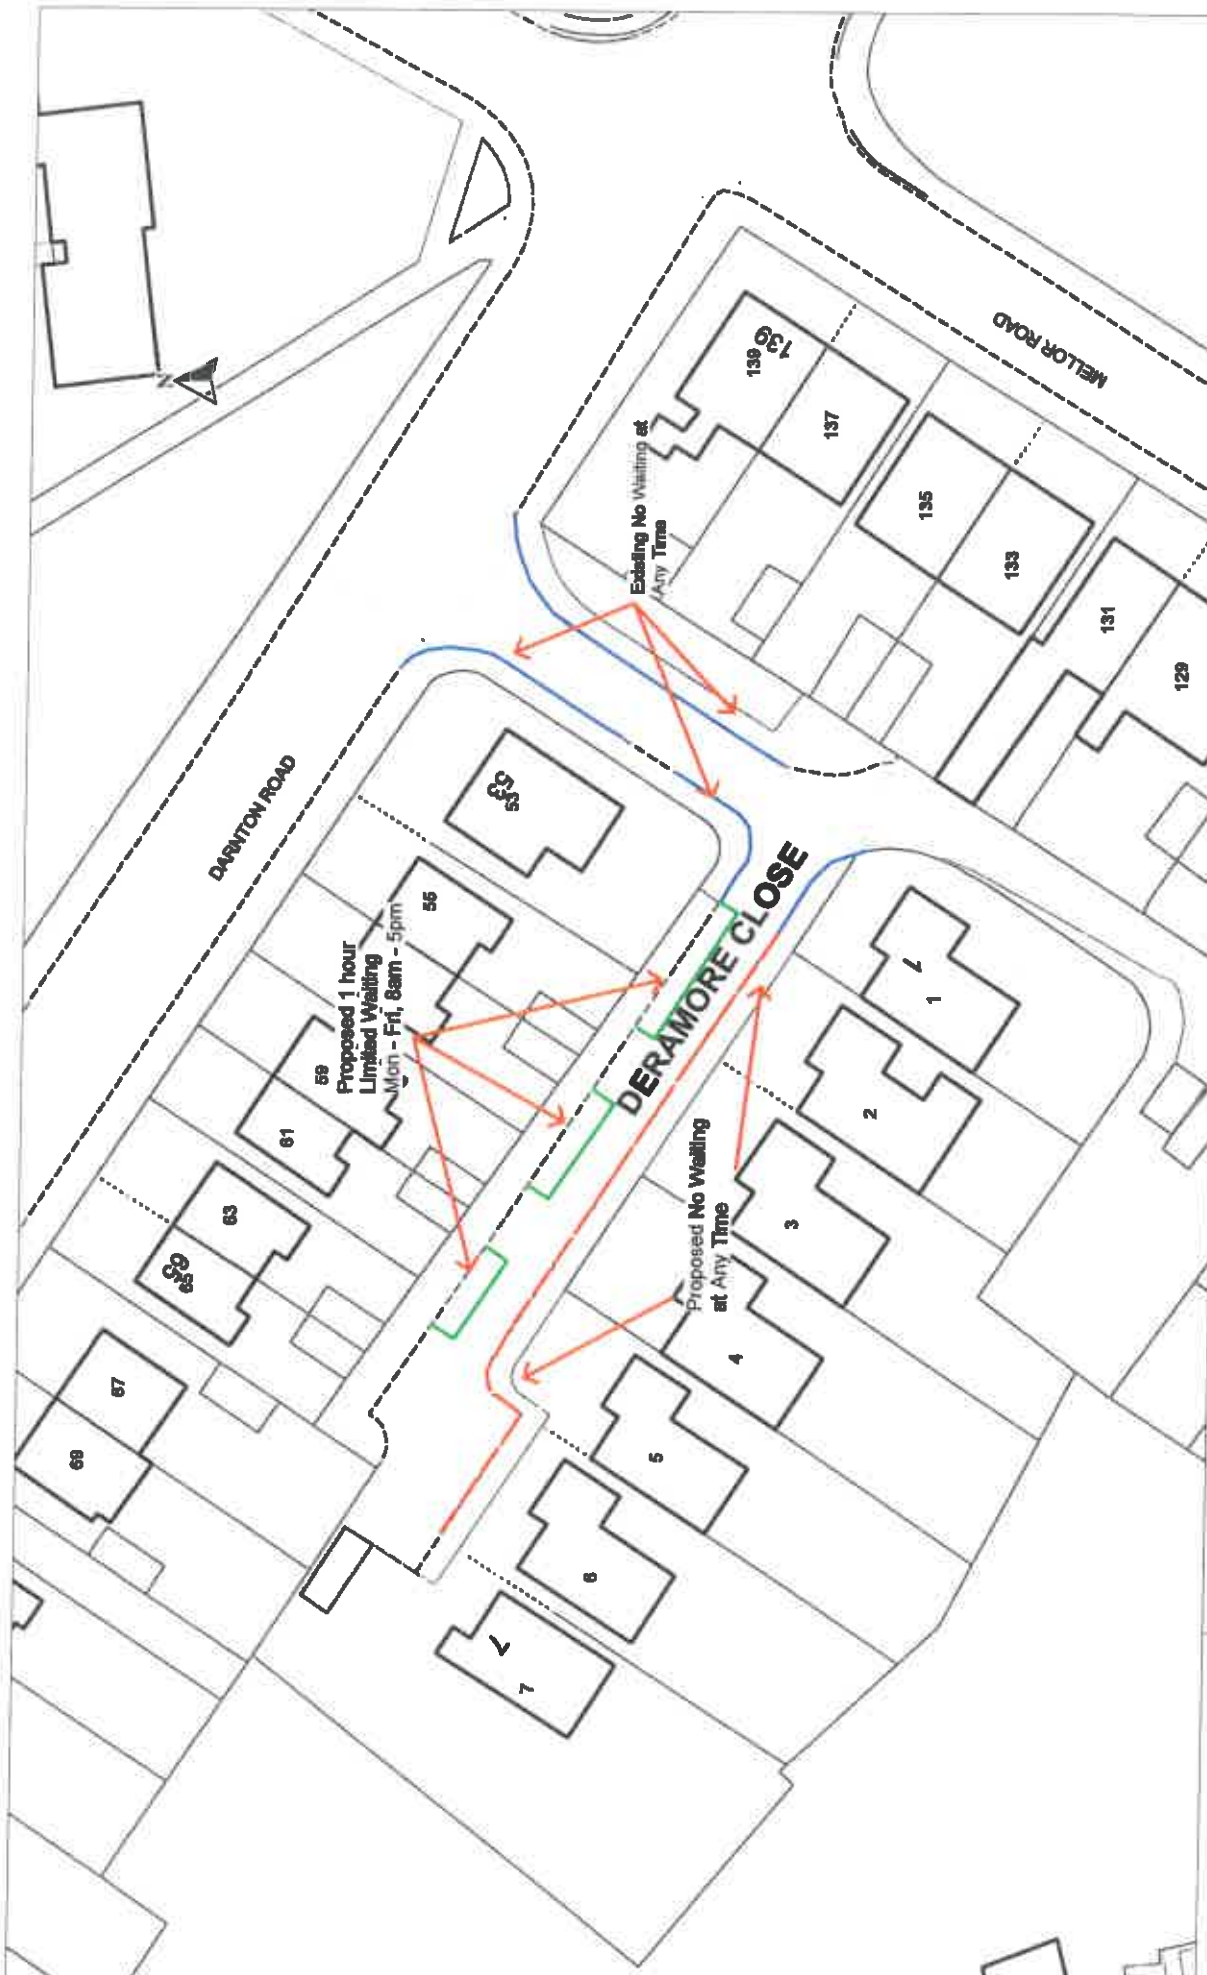

Tarnside MIBC
 Tame Street Depot
 Tame Street
 Stalybridge
 SK15 1ST

Deramore Close, Ashton - Original Scheme

Drawn By : LRE

Scale : NTS

Date : 11/7/2018

DRAWING NO. 001

Tameside MBC
 Tame Street Depot
 Tame Street
 Stalybridge
 SK15 1ST

Deramore Close, Ashton - revised scheme

Drawn By : LRE

Scale : NTS

Date : 1/17/2018

DRAWING NO. 002